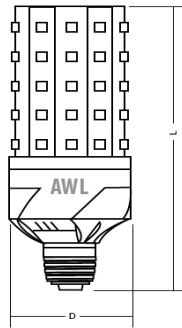

**LED CORN BULB**  
**HID 40W = 200W**

Product Description		LE-40HB
Body Size	L (mm)	208 ± 2
	D (mm)	98 ± 2
LED		SMD2835
LED QTY (pcs)		400
LED Source		Epistar
Dimmable		Optional
Input Voltage (V)		110-240V AC
Power (W)		40W
Luminous Flux		5600LM
SDCM		<4
CRI		>80
Operating Temperature		20°~50°C
Operating Humidity		20%-80% RH
Application		Indoor
Life time (HRS)		50000
Warranty (YRS)		3