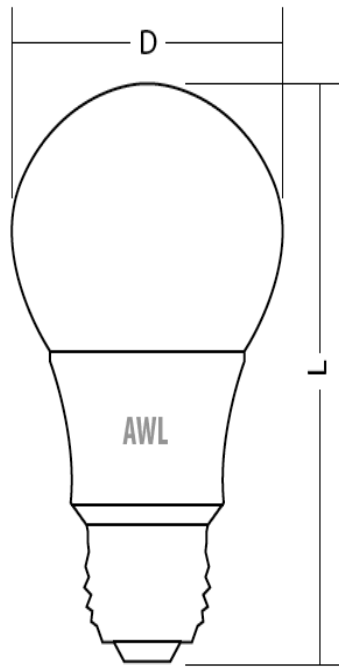

**LED A23**

**27W = 200W Incandescent**

Product Description		LE-28A23/30
Body Size	L (mm)	152± 2
	D (mm)	81 ± 2
Dimmable		Y
Input Voltage (V)		120V
Power (W)		27W
Luminous Flux		3200LM
SDCM		<4
CRI		>80
Power Factor		>0.9
Life time (HRS)		25,000

Product	Description	CCT	Volts	Watts	Base	Lumens	Note
84095	LE-27A23/30	3000K	120V	27W	E26	3200	
84096	LE-27A23/40	4000K	120V	27W	E26	3200	

**Disclaimer:**  
Subject to change without notice. Errors and omission excepted. Always make sure to use the most recent release.