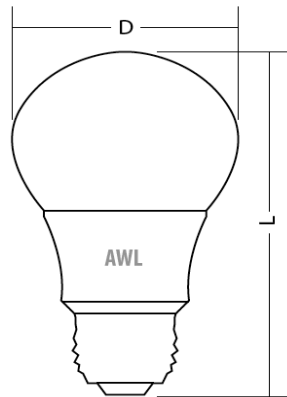

**LED A19**

**12W = 75W Incandescent**

Product Description		LE-12A19
Body Size	L (mm)	113 ± 2
	D (mm)	60 ± 2
LED Source		Epistar
Dimmable		Y
Input Voltage (V)		120V
Power (W)		12W
Luminous Flux		1400LM
SDCM		<4
CRI		>80
Power Factor		>0.9
Life time (HRS)		25,000

Product Code	Description	CCT	Volts	Watts	Base	Lumens	Note
80082	LE-12A19/30	3000K	120V	11W	E26	1400	equivalent to 75W
80083	LE-12A19/40	4000K	120V	12W	E26	1400	equivalent to 75W
80084	LE-12A19/50	5000K	120V	12W	E26	1400	equivalent to 75W