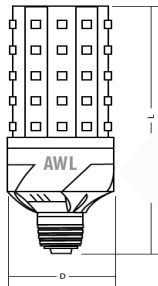

LED CORN BULB HID 40W = 150W

Product Description		LE-40HB
Body Size	L (mm)	208 ± 2
	D (mm)	98 ± 2
LED		SMD2835
LED QTY (pcs)		400
LED Sorce		Epistar
Dimmable		Optional
Input Voltage (V)		110-240V AC
Power (W)		40W
Luminous Flux		5600LM
SDCM		<4
CRI		>80
Operating Temperature		-20°~50°C
Operating Humidity		20%-80% RH
Application		Indoor
Life time (HRS)		50000
Warranty (YRS)		3

Product Code	Description	CCT	Volts	Watts	Base	Lumens	DLC Note
89040	LE-40HB/WW	3000	120-277	40	E39/E26	5200	
89044	LE-40HB/CW	5000	120-277	40	E39/E26	5600	DLC

Disclaimer:

Subject to change without notice. Errors and omission excepted. Always make sure to use the most recent release.