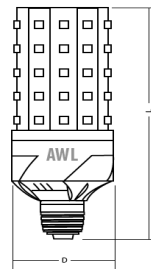

**LED CORN BULB
HID 20W = 100W**

Product Description		LE-20HB
Body Size	L (mm)	208 ± 2
	D (mm)	98 ± 2
LED		SMD2835
LED QTY (pcs)		128
LED Sorce		Epistar
Dimmable		Optional
Input Voltage (V)		110-240V AC
Power (W)		20W
Luminous Flux		2800LM
SDCM		<4
CRI		>80
Operating Temperature		-20°~50°C
Operating Humidity		20%-80% RH
Application		Indoor/Outdoor, IP64
Life time (HRS)		50000
Warranty (YRS)		3

Product Code	Description	CCT	Volts	Watts	Base	Lumens	DLC Note
89020	LE-20HB/CW	5000	120-277	20	E26	2800	DLC

Disclaimer:

Subject to change without notice. Errors and omission excepted. Always make sure to use the most recent release.