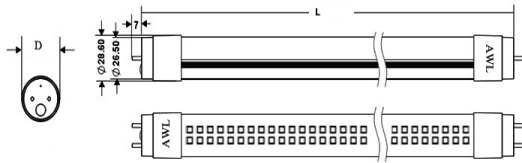

LED T8 2FT

**8W
Hybrid**

Product Description		LE-8T8
Body Size	L (in)	24
	D (in)	1
LED Source		Epistar
Dimmable		N
Input Voltage (V)		120-277V, DR
Power (W)		8W
Luminous Flux		1000LM
Colour Temperature		3000/3500/4000/5000K
SDCM		<4
CRI		>80
Power Factor		>0.9
Life time (HRS)		50,000

Product Code	Description	CCT	Volts	Watts	Base	Lumens	Note
80773	LE-8T8/830	3000K	120V DR	8W	G13	1000	2ft
80774	LE-8T8/835	3500K	120V DR	8W	G13	1000	2ft
80775	LE-8T8/840	4000K	120V DR	8W	G13	1000	2ft
80776	LE-8T8/850	5000K	120V DR	8W	G13	1000	2ft