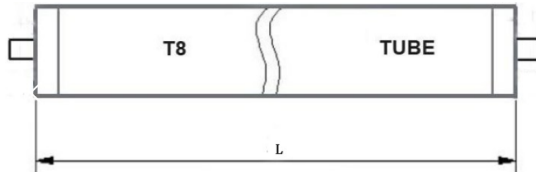

**LED T8 8FT**

**34W FL  
Type B**

Product Description		LE-34T8
Body Size	L (in)	96
	D (in)	1
LED Source		Epistar
Dimmable		N
Input Voltage (V)		120-277V,DR
Power (W)		34W
Luminous Flux		4200LM
Colour Temperature		4000/5000K/6000K
SDCM		<4
CRI		>80
Power Factor		>0.9
Life time (HRS)		50,000

Product Code	Description	CCT	Volts	Watts	Base	Lumens	Note
80992	LE-34T8/840	4000K	120-277V,DR	34W	Fa8	4200	<b>Type B</b>
80993	LE-34T8/850	5000K	120-277V,DR	34W	Fa8	4200	<b>Type B</b>
80994	LE-34T8/860	6000K	120-277V,DR	34W	Fa8	4200	<b>Type B</b>