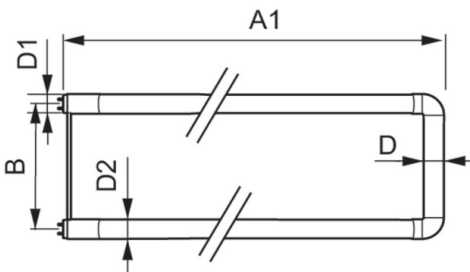

### LED T8U6

**15W T8U6  
DR  
120V**

Product Description		LE-15T8/U6
Body Size	A (in)	23
	B (in)	6
LED		SMD 2835
LED Source		Samsung
Beam Angle		300
Dimmable		N
Input Voltage (V)		120V
Power (W)		15W
Luminous Flux		2200LM
Colour Temperature		4000/5000K
SDCM		<4
CRI		>80
Power Factor		>0.9
Life time (HRS)		50,000

Product Code	Description	CCT	Volts	Watts	Base	Lumens	Notes
80797	LE-15T8/840/U6	4000K	120V	15	G13	2200	Direct Replacement
80798	LE-15T8/850/U6	5000K	120V	15	G13	2200	Direct Replacement