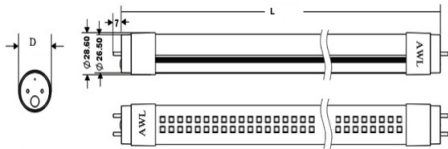

**LED T8 3FT**

**10W  
Hybrid**

Product Description		LE-10T8
Body Size	L (in)	36
	D (in)	1
LED Source		Epistar
Dimmable		N
Input Voltage (V)		120V, DR
Power (W)		10W
Luminous Flux		1400LM
Colour Temperature		3000/3500/4000/5000K
SDCM		<4
CRI		>80
Power Factor		>0.9
Life time (HRS)		50,000

Product Code	Description	CCT	Volts	Watts	Base	Lumens	Note
80777	LE-10T8/830	3000K	120V,DR	10W	G13	1400	3ft
80778	LE-10T8/835	3500K	120V,DR	10W	G13	1400	3ft
80779	LE-10T8/840	4000K	120V,DR	10W	G13	1400	3ft
80780	LE-10T8/850	5000K	120V,DR	10W	G13	1400	3ft