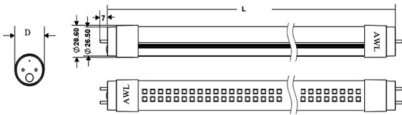

LED T5 4FT

25W F28T5

Product Description		LE-25T5/4FT
Body Size	L (in)	46
	D (in)	5/8
LED		SMD 2835
LED Source		Samsung
Beam Angle		320
Dimmable		N
Input Voltage (V)		DR, 120V
Power (W)		25W
Luminous Flux		3500LM
Colour Temperature		3000/3500/4000/5000K
SDCM		<4
CRI		>80
Power Factor		>0.9
Life time (HRS)		50,000

Product Code	Description	CCT	Volts	Watts	Base	Lumens	Note
80671	LE-25T5/830	3000K	120V DR	25W	G5	3500	
80672	LE-25T5/835	3500K	120V DR	25W	G5	3500	
80673	LE-25T5/840	4000K	120V DR	25W	G5	3500	
80674	LE-25T5/850	5000K	120V DR	25W	G5	3500	