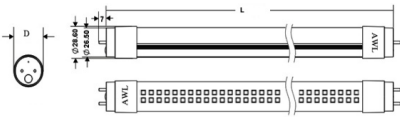

LED T5 4FT

12W F28T5

Product Description		LE-12T5/4FT
Body Size	L (in)	46
	D (in)	5/8
LED		SMD 2835
LED Source		Samsung
Beam Angle		320
Dimmable		N
Input Voltage (V)		DR, 120V
Power (W)		12W
Luminous Flux		1800LM
Colour Temperature		3000/3500/4000/5000K
SDCM		<4
CRI		>80
Power Factor		>0.9
Life time (HRS)		50,000

Product Code	Description	CCT	Volts	Watts	Base	Lumens	Note
80667	LE-12T5/830	3000K	120V DR	12W	G5	1800	
80668	LE-12T5/835	3500K	120V DR	12W	G5	1800	
80669	LE-12T5/840	4000K	120V DR	12W	G5	1800	
80670	LE-12T5/850	5000K	120V DR	12W	G5	1800	