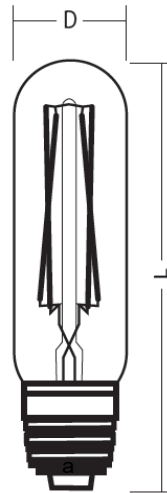

LED T10

7W = 60W Incandescent

Product Description		LE-7T10
Body Size	L (mm)	126 ± 2
	D (mm)	31 ± 2
LED		Filament
LED QTY (pcs)		4 (58mm 28 die 78V 15mA)
LED Source		Golden Aurora
Dimmable		YES
Input Voltage (V)		120V
Power (W)		7W
Luminous Flux		700LM
SDCM		< 4
CRI		> 80
Power Factor		>0.9
Life time (HRS)		15,000

Product Code	Description	CCT	Volts	Watts	Base	Lumens	Note
90426	LE-7T10/27	2700K	120V	7W	E26	700	equivalent to 60W, Clear
90427	LE-7T10/30	3000K	120V	7W	E26	700	equivalent to 60W, Clear
90428	LE-7T10/40	4000K	120V	7W	E26	700	equivalent to 60W, Clear