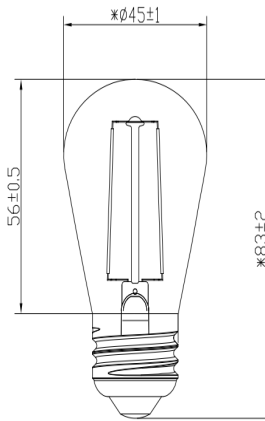

Product Description		LE-2S14 / LE-4S14
Body Size	L (mm)	83±2
	H (mm)	56±0.5
	D (mm)	45 ± 1
Dimmable		Y
Input Voltage (V)		120 V
Power (W)		2/4 W
Luminous Flux		150/250 LM
SDCM		<4
CRI		>80
Power Factor		>0.9
Life time (HRS)		15,000

Product Code	Description	CCT	Volts	Watts	Base	Lumens	Note
84430	LE-2S14/22/AM	2200K	120V	2W	E26	150	Amber, =15W
84431	LE-4S14/27/CL	2700K	120V	4W	E26	250	Clear, =25W