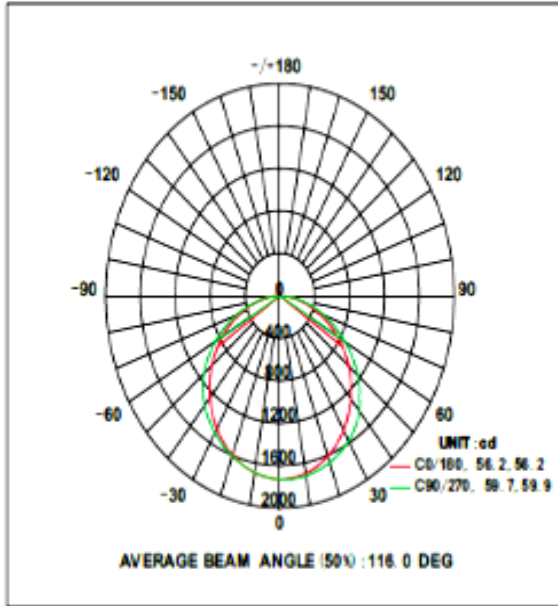

**LED PANEL  
2'X4'**

Product Description		LE-60PANEL24/DX
Body Size	L (mm)	46 ± 2
	W (mm)	22 ± 2
	D (mm)	1.7 ± 2
	Wt (mm)	9.1 KG/ 19.9lbs
Luminous Flux		3750/5000/6200/8400LM
Voltage		110-347V
External Driver		24-48 VDC
Power (W)		30/40/50/60W
CRI		80
Operating Temperature (°C)		20° ~ 40°
Dimmable		0-10V Dimming
Life time (HRS)		50000
Warranty		5 Years on complete fixture

Product Code	Description	CCT	Dimensions	Watts	CRI	Lumens	Note
92011	LE-60PANEL24/4-IN-	3000/3500/4000/5000K	2X4	30/40/50/60W	80	3750/5000/6200/8400	

**Disclaimer:**  
Subject to change without notice. Errors and omission excepted. Always make sure to use the most recent release.

## LUMINOUS INTENSITY DISTRIBUTION DIAGRAM

## AVERAGE ILLUMINANCE CURVE

Note: The Curves indicate the illuminated area and the average illumination when the luminaire is at different distance.