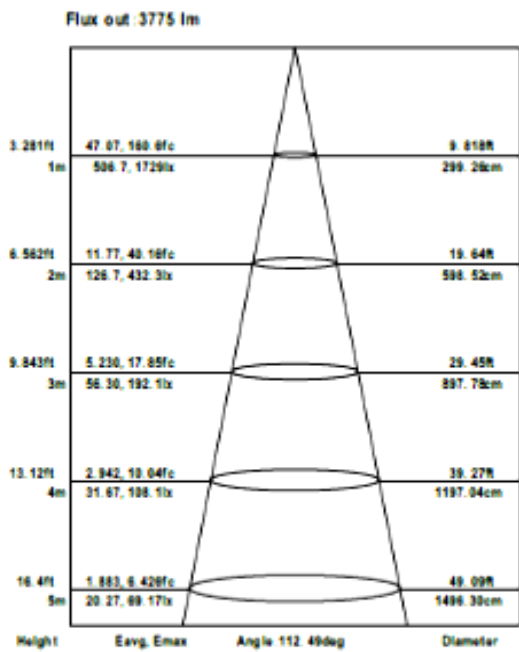

**LED PANEL  
2'X4'**

Product Description		LE-60PANEL24/DX
Body Size	L (mm)	46 ± 2
	W (mm)	22 ± 2
	D (mm)	1.7 ± 2
	Wt (mm)	9.1 KG/ 19.9lbs
Luminous Flux		3750/5000/6200/8400LM
Voltage		110-347V
External Driver		24-48 VDC
Power (W)		30/40/50/60W
CRI		80
Operating Temperature (°C)		20° ~ 40°
Dimmable		0-10V Dimming
Life time (HRS)		50000
Warranty		5 Years on complete fixture

Product Code	Description	CCT	Dimensions	Watts	CRI	Lumens	Note
92011	LE-60PANEL24/4-IN-	3000/3500/4000/5000K	2X4	30/40/50/60W	80	3750/5000/6200/8400	

**Disclaimer:**  
Subject to change without notice. Errors and omission excepted. Always make sure to use the most recent release.

## LUMINOUS INTENSITY DISTRIBUTION DIAGRAM

## AVERAGE ILLUMINANCE CURVE

Note: The Curves indicate the illuminated area and the average illumination when the luminaire is at different distance.