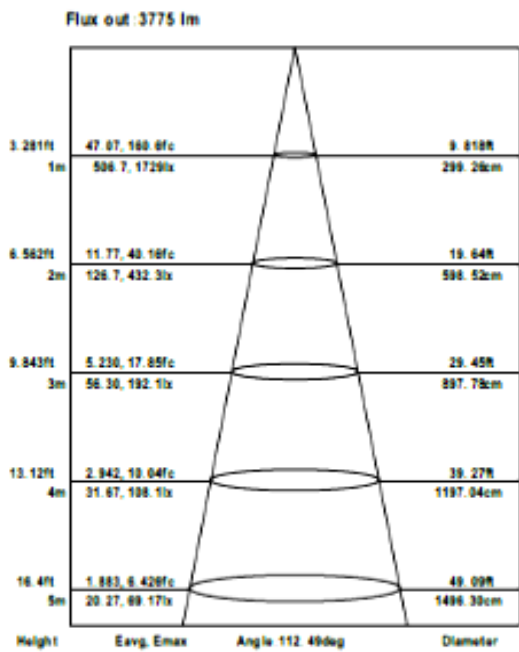

LED PANEL 2'X2'

2024

LED PANELS

AWL

Product Code		LE-40PANEL22
Body Size	L (mm)	22 ± 2
	W (mm)	22 ± 2
	D (mm)	45 ± 2
	Wt (mm)	4.8 KG/ 10.6lbs
Luminous Flux		2500/3750/5000LM
Voltage		110-347V
External Driver		24-48 VDC
Power (W)		20/30/40W
CRI		80
Operating Temperature (°C)		20° ~ 40°
Dimmable		0-10V Dimming
Life time (HRS)		50000
Warranty		5 Years on complete fixture

Product Code	Description	CCT	Dimensions	Watts	CRI	Lumens	Note
92003	LE-40PANEL22/4-IN-	3000/3500/4000/5000K	2X2	20/30/40W	80	2500/3750/5000	

LUMINOUS INTENSITY DISTRIBUTION DIAGRAM

AVERAGE ILLUMINANCE CURVE

Note: The Curves indicate the illuminated area and the average illumination when the luminaire is at different distance.

Disclaimer:

Subject to change withouty notcie. Errors and omission excepted. Always make sure to use the most recent release.