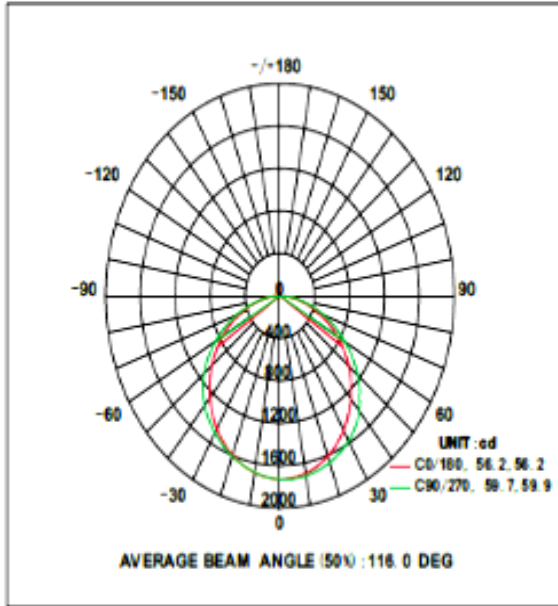

LED PANEL 2'X2'

2024

LED PANELS

AWL

Product Code		LE-40PANEL22
Body Size	L (mm)	22 ± 2
	W (mm)	22 ± 2
	D (mm)	45 ± 2
	Wt (mm)	4.8 KG/ 10.6lbs
Luminous Flux		2500/3750/5000LM
Voltage		110-347V
External Driver		24-48 VDC
Power (W)		20/30/40W
CRI		80
Operating Temperature (°C)		20° ~ 40°
Dimmable		0-10V Dimming
Life time (HRS)		50000
Warranty		5 Years on complete fixture

Product Code	Description	CCT	Dimensions	Watts	CRI	Lumens	Note
92003	LE-40PANEL22/4-IN-	3000/3500/4000/5000K	2X2	20/30/40W	80	2500/3750/5000	

LUMINOUS INTENSITY DISTRIBUTION DIAGRAM

AVERAGE ILLUMINANCE CURVE

Note: The Curves indicate the illuminated area and the average illumination when the luminaire is at different distance.

Disclaimer:

Subject to change withouty notcie. Errors and omission excepted. Always make sure to use the most recent release.