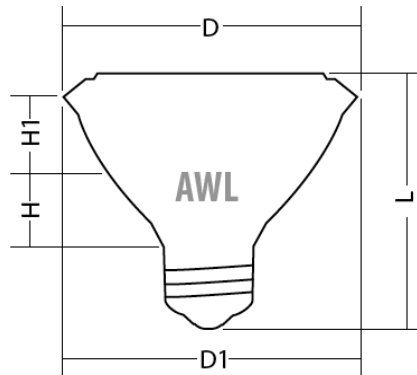

LED PAR30SN

11W = 75W Halogen

Product Description		LE-11PAR30SN
Body Size	L (mm)	90 ± 2
	D (mm)	95 ± 2
LED		COB
LED Source		Epistar
Dimmable		Y
Input Voltage (V)		120V
Power (W)		11W
Luminous Flux		750LM
SDCM		<4
CRI		>80
Power Factor		>0.9
Life time (HRS)		25,000