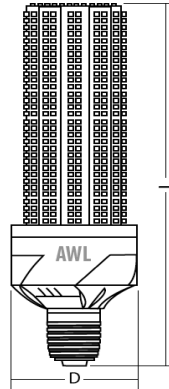

LED CORN BULB
HID 60W = 300W

Product Description		LE-60HB
Body Size	L (mm)	289 ± 2
	D (mm)	89 ± 2
LED		SMD3528
LED QTY (pcs)		900
LED Source		Epistar
Dimmable		Optional
Input Voltage (V)		90-300V AC
Power (W)		60W
Luminous Flux		8400LM
SDCM		<4
CRI		>75
Operating Temperature		20~45°C
Operating Humidity		20%-70% RH
Application		Indoor
Life time (HRS)		50000
Warranty (YRS)		3

Product Code	Description	CCT	Volts	Watts	Base	Lumens	DLC Note
89046	LE-60HB/CW	5000	120-277	60	E39	8400	

Disclaimer:

Subject to change without notice. Errors and omission excepted. Always make sure to use the most recent release.