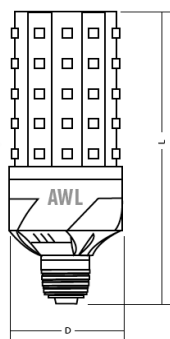

LED CORN BULB
HID 20W = 150W

Product Description		LE-20HB
Body Size	L (mm)	208 ± 2
	D (mm)	98 ± 2
LED		SMD2835
LED QTY (pcs)		128
LED Source		Epistar
Dimmable		Optional
Input Voltage (V)		110-240V AC
Power (W)		20W
Luminous Flux		2800LM
SDCM		<4
CRI		>80
Operating Temperature		20°~50°C
Operating Humidity		20%-80% RH
Application		Indoor/Outdoor, IP64
Life time (HRS)		50000
Warranty (YRS)		3

Product Code	Description	CCT	Volts	Watts	Base	Lumens	DLC Note
89020	LE-20HB/CW	5000	120-277	20	E26	2800	DLC

Disclaimer:

Subject to change without notice. Errors and omission excepted. Always make sure to use the most recent release.