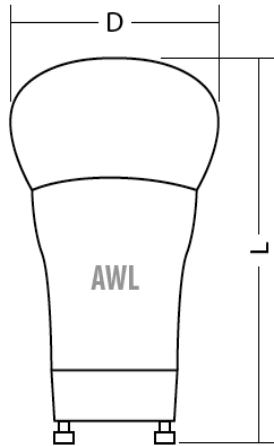

**LED GU24**

**9W = 60W CFL**

Product Description		LE-9GU24
Body Size	L (mm)	110 ± 2
	D (mm)	60 ± 2
LED Source		Epistar
Dimmable		Y
Input Voltage (V)		120V
Power (W)		9W
Luminous Flux		800LM
SDCM		<4
CRI		>80
Power Factor		>0.9
Life time (HRS)		25,000

Product Code	Description	CCT	Volts	Watts	Base	Lumens	Note
80062	LE-9GU24/27	2700K	120V	9W	GU24	800	equivalent to 60W
80063	LE-9GU24/30	3000K	120V	9W	GU24	800	equivalent to 60W
80064	LE-9GU24/35	3500K	120V	9W	GU24	800	equivalent to 60W
80065	LE-9GU24/40	4000K	120V	9W	GU24	800	equivalent to 60W
80066	LE-9GU24/50	5000K	120V	9W	GU24	800	equivalent to 60W