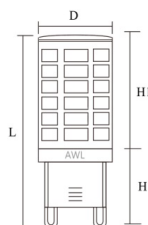

LED G9

5W = 60W Halogen

Product Description		LE-5G9
Body Size	L (mm)	53.0±0.5
	H (mm)	25.0±0.2
	D (mm)	19.2±0.2
	H1 (mm)	32.0±0.2
LED		SMD
LED Source		Epistar
Dimmable		Y
Input Voltage (V)		120V 60Hz
Power (W)		5
Luminous Flux		550LM
SDCM		<4
CRI		>80
Power Factor		>0.9
Life time (HRS)		15,000