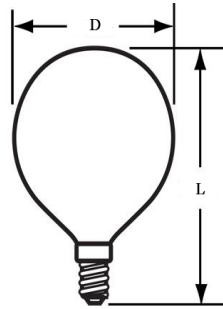

**LED G25**

5.5W = 60W Silver Bowl

Product Description		LE-6G25
Body Size	L (mm)	88 ± 2
	D (mm)	45 ± 2
Dimmable		Y
Input Voltage (V)		100-130V 60Hz
Power (W)		5.5W
Luminous Flux		500LM
SDCM		<4
CRI		>80
Power Factor		>0.9
Life time (HRS)		25,000

Product Code	Description	CCT	Volts	Watts	Base	Lumens	Note
84495	LE-6G25/SB	2700K	120V	5.5W	E26	500	Silver Bowl, =60W