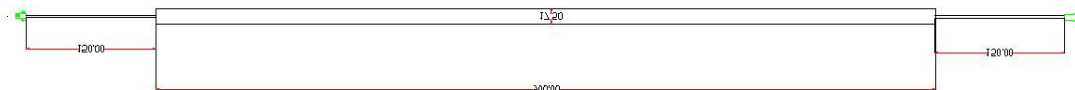

LED BARS LE-BAR-2835-4FT

| Product Description | | LE-BAR-2835-4FT |
|---------------------|--------|-----------------|
| Body Size | H (mm) | 1200 ± 2 |
| | D (mm) | 17.5 ± 2 |
| Dimmable | | Y |
| Input Voltage (V) | | 12V DC |
| LED Type | | 2835 |
| Power (W) | | 16W |
| Luminous Flux | | 1760 LM |
| CRI | | >80 |
| Life time (HRS) | | 50,000 |

| Product Code | Description | CCT | Volts | Watts | Lumens | Note |
|--------------|---------------|------------|--------|-------|--------|------------|
| 80613 | LE-BAR-WW-4FT | Warm White | 12V DC | 16W | 1760 | Waterproof |
| 80617 | LE-BAR-CW-4FT | Cool White | 12V DC | 16W | 1760 | Waterproof |