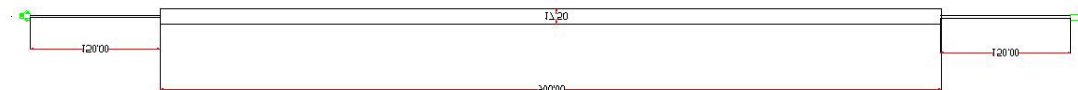

LED BARS LE-BAR-2835-3FT

Product Description		LE-BAR-2835-3FT
Body Size	H (mm)	900 ± 2
	D (mm)	17.5 ± 2
Dimmable		Y
Input Voltage (V)		12V DC
LED Type		2835
Power (W)		12W
Luminous Flux		1320 LM
CRI		>80
Life time (HRS)		50,000

Product Code	Description	CCT	Volts	Watts	Lumens	Note
80612	LE-BAR-WW-3FT	Warm White	12V DC	12W	1320	Waterproof
80616	LE-BAR-CW-3FT	Cool White	12V DC	12W	1320	Waterproof

Disclaimer:

Subject to change without notice. Errors and omission excepted. Always make sure to use the most recent release.