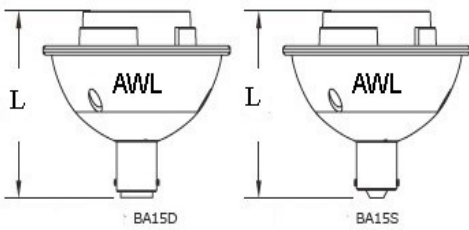

**AR70 8W**  
**= 50W Halogen**  
**BA15D / BA15S**

Product Description		LE-8AR70
Body Size	L (mm)	62 ± 2
	D (mm)	70 ± 2
LED		COB
LED QTY (pcs)		1
LED Source		Cree
CBCP (CD)		>1200
Dimmable		Optional
Input Voltage (V)		12V
Power (W)		8W
Luminous Flux		500LM
Colour Temperature		3000K
SDCM		<4
CRI		>80
Power Factor		>0.90
Life time (HRS)		40000

Product Code	Description	CCT	Volts	Watts	Beam Angle	Base	Lumens	Note
80770	LE-8AR70/BA15D	3000K	120V	8W	25 ± 2°	BA15D	500	
80771	LE-8AR70/BA15S	3000K	120V	8W	25 ± 2°	BA15S	500	

**Disclaimer:**  
 Subject to change without notice. Errors and omission excepted. Always make sure to use the most recent release.