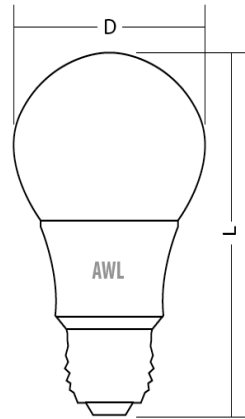

LED A21

19W = 50/100/150W Incandescent

Product Description		LE-19A21
Body Size	L (mm)	116± 2
	D (mm)	65 ± 2
LED Source		Epistar
Dimmable		Y
Input Voltage (V)		100-130V 60Hz
Power (W)		19W
Luminous Flux		1800LM
SDCM		<4
CRI		>80
Power Factor		>0.9
Life time (HRS)		25,000

Product Code	Description	CCT	Volts	Watts	Base	Lumens	Note
84084	LE-19A21/30	3000K	120V	19W	E26	1800	Tri-Light