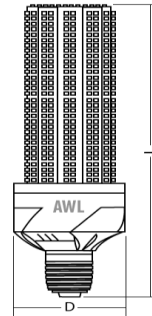

LED CORN BULB
HID 60W = 200W

Product Description		LE-60HB
Body Size	L (mm)	289 ± 2
	D (mm)	89 ± 2
LED		SMD3528
LED QTY (pcs)		900
LED Source		Epistar
Dimmable		Optional
Input Voltage (V)		90-300V AC
Power (W)		60W
Luminous Flux		8200LM
SDCM		<4
CRI		>75
Operating Temperature		-20°~45°C
Operating Humidity		20%-70% RH
Application		Indoor
Life time (HRS)		50000
Warranty (YRS)		3

Product Code	Description	CCT	Volts	Watts	Base	Lumens	DLC Note
89046	LE-60HB/CW	5000	120-277	60	E39	8200	

Disclaimer:

Subject to change without notice. Errors and omission excepted. Always make sure to use the most recent release.