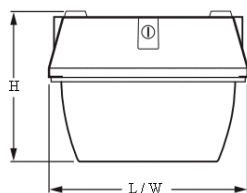

LED Canopy

45W

Product Description		LE-CANOPY45/CW
Body Size	L (mm)	225 ± 2
	W (mm)	225 ± 2
	H (mm)	185 ± 2
LED		Samsung
LED QTY		110
Dimmable		Optional
Input Voltage (V)		110-277V
Power (W)		45W
Luminous Flux		5300LM
Colour Temperature		5000K
CRI		>80
Power Factor		>0.90
Life time (HRS)		50000